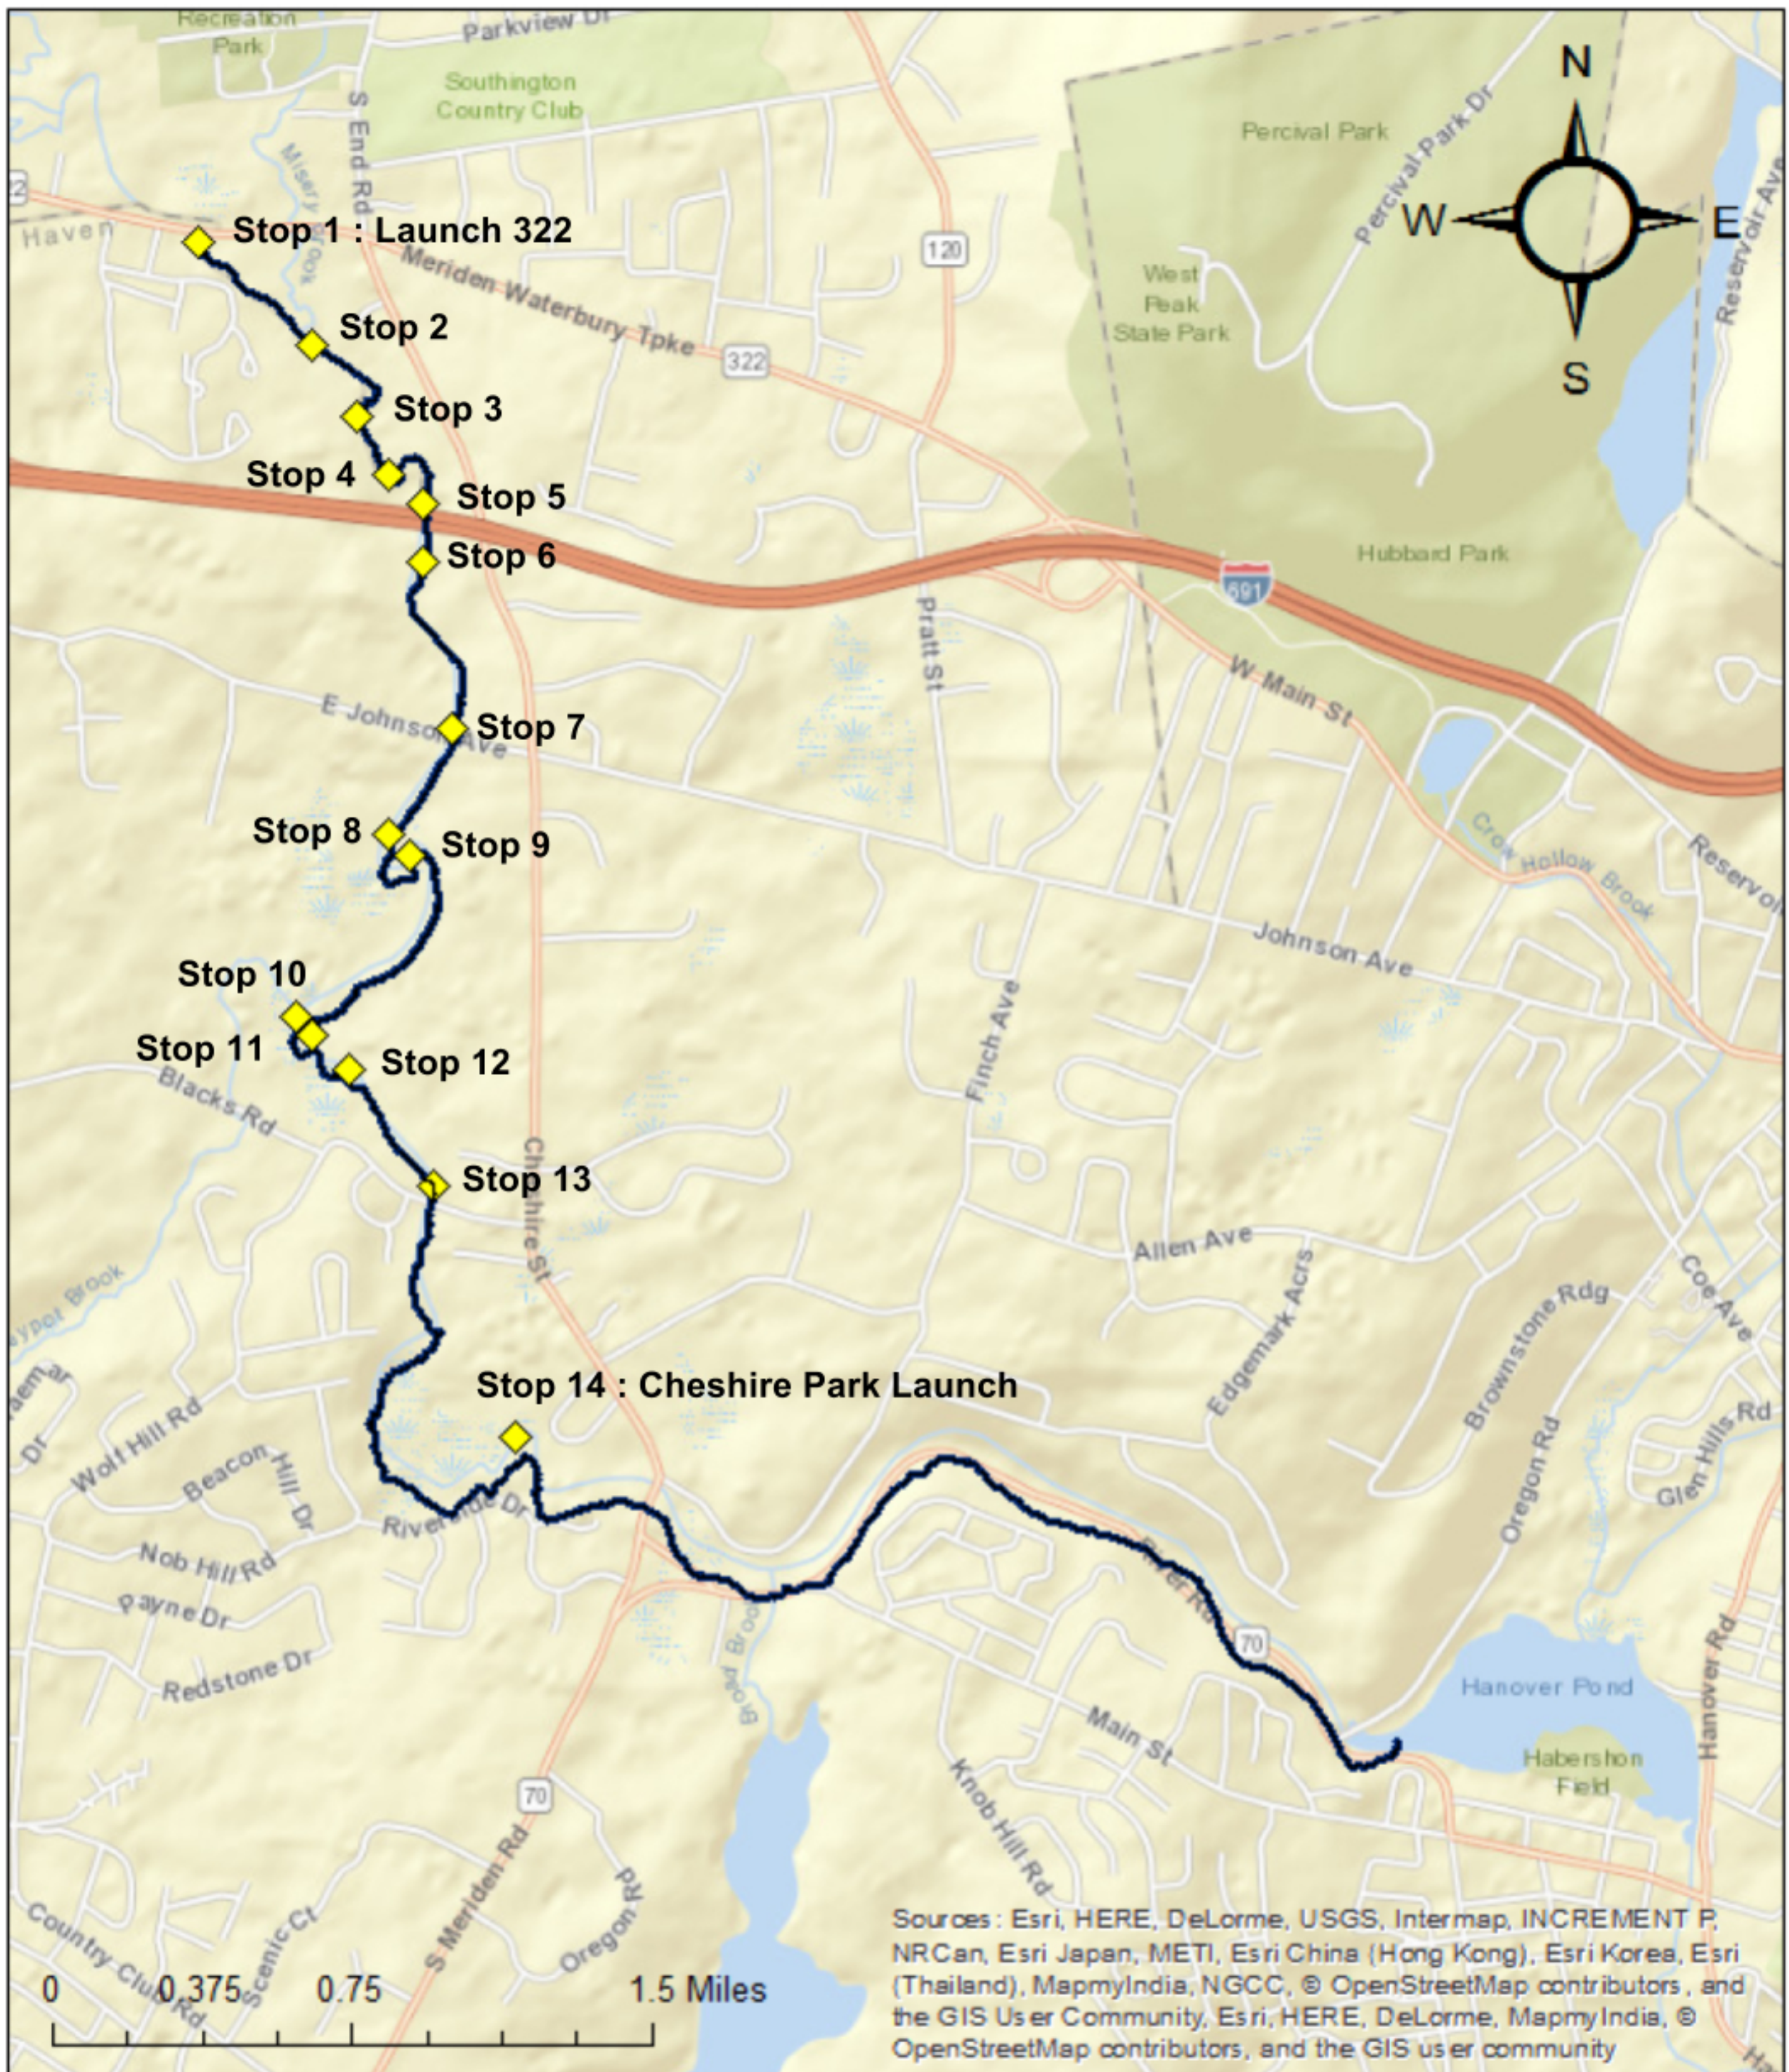

Quinnipiac River Trail

Legend

-  Waypoints
-  Canoe Trail

Description: This map corresponds with the Canoe and Natural Resource Guide to the Quinnipiac River. Visit us at www.qrivertrail.org for more details. This map was created as part of the University of Connecticut Natural Resource Conservation Academy's Conservation Training Partnership and as a part of Lyman Hall High Schools Agricultural Science and Technology Supervised Agricultural Experience program. This map was last updated in January 2018.

Map Author: Fiona Haggerty